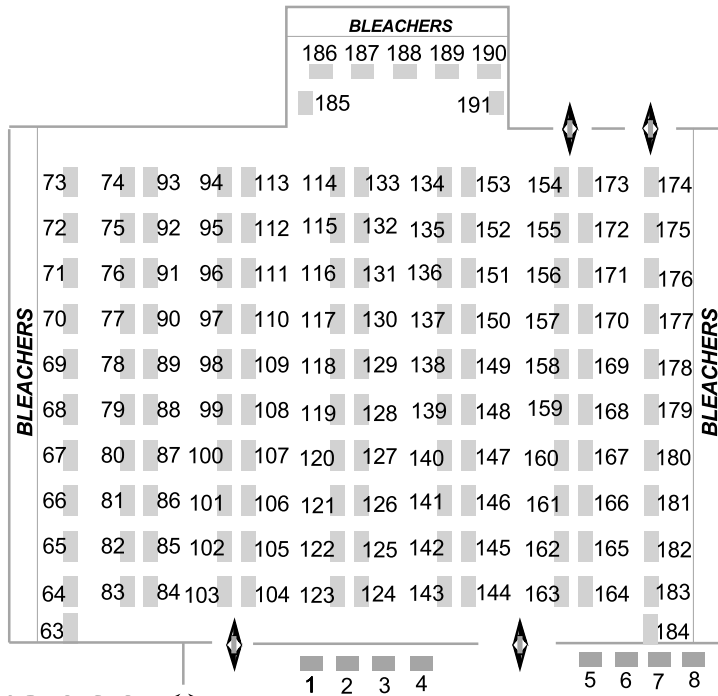

Entrance C

Rear Parking Lot

Entrance A

Auditorium

1 2 3 4 5 6 7 8

Entertainer's Lounge
(Joshua's)

Entertainment

Exhibitor's Lounge

Stage

Stairs

Food Court/
Reception

Classrooms

Entrance B

April 10 & 11, 2010

Stow-Munroe Falls High School
Main Floor, Exhibition, Food & Entertainment Areas