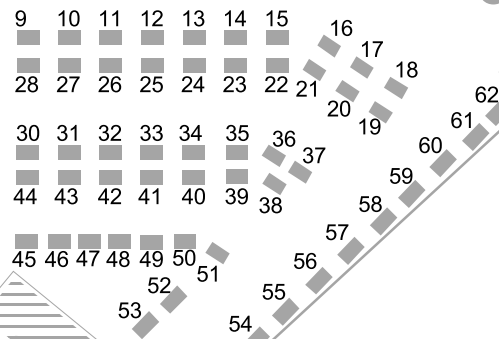

Entrance C

Rear Parking Lot

Entrance A

Auditorium

1 2 3 4 5 6 7 8

Entertainer's Lounge
(Joshua's)

Entertainment

Exhibitor's Lounge

Stage

Stairs

Food Court/
Reception

Classrooms

Entrance B

April 10 & 11, 2010

Stow-Munroe Falls High School
Main Floor, Exhibition, Food & Entertainment Areas